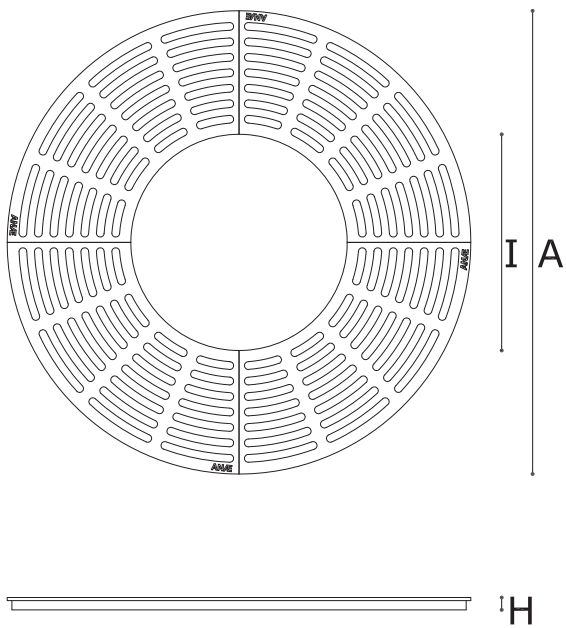

### Light Frames

### Heavy Frames

### Tree grate dimensions

c020-150/70

Model	Exterior (A)	Interior (I)	Height (H)
c020-150/70	1500mm	700mm	40mm